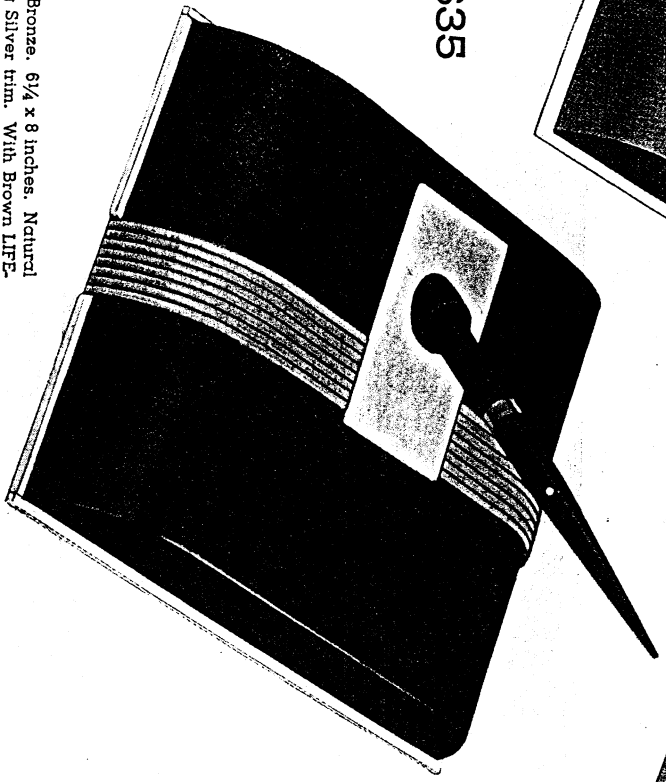

$335

D048 BAGTF. Duo Bronze. 6 1/4 x 8 inches. Natural Bronze and Sterling Silver trim. With Brown LIFETIME Pen $35.00.
D079 BAGYH. Same as D048 except 6 1/8 x 12 inches and double with two Brown LIFETIME Pens $50.00.